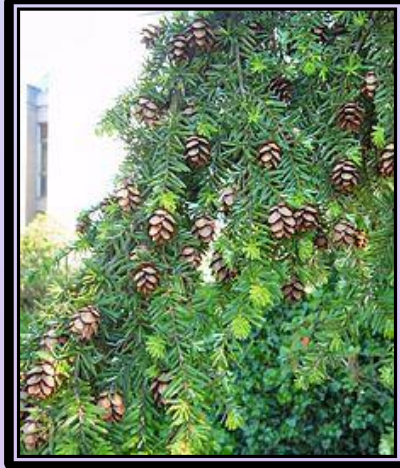

**Idaho Native Plant Society
White Pine Chapter
Field Trip & Annual Meeting
Saturday, September 22, 2018
Mary McCroskey State Park**

Pinus monticola

Tsuga heterophylla

Pseudotsuga menziesii

Lunch will be provided at this annual meeting of the White Pine Chapter of the INPS. Meet at the SE corner of the Rosauer's parking lot at 10 am

Learn the common conifers of Idaho, and some woody shrubs, using provided dichotomous keys to learn the diagnostic characters of these species.